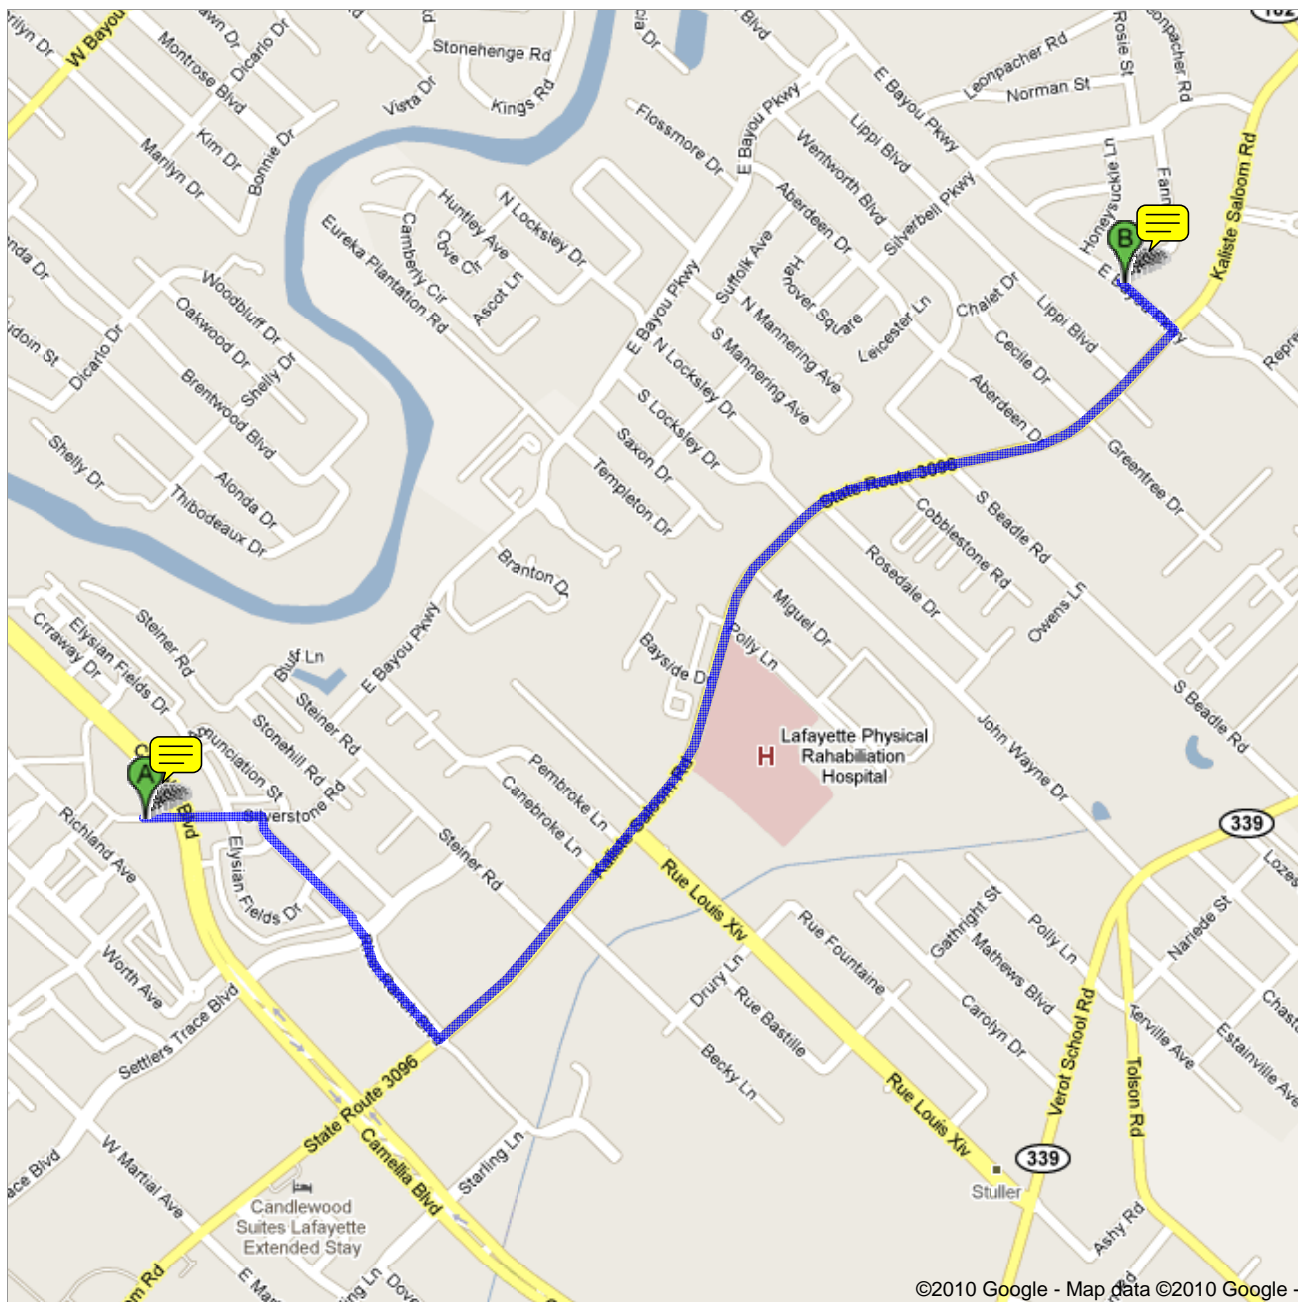

**Directions to St. Pius Catholic Church**

201 E Bayou Pkwy, Lafayette, LA 70508

**2.2 mi – about 6 mins**

Location A - Carriage House Hotel in River Ranch

Location B - St. Pius Catholic Church

©2010 Google - Map data ©2010 Google -

 **Carriage House Hotel**  
603 Silverstone Rd, Lafayette, LA 70508

1. Head **east** on **Silverstone Rd** toward **Camellia Blvd** go 0.2 mi  
About 1 min total 0.2 mi

 2. Take the 3rd **right** onto **River Ranch Blvd** go 0.4 mi  
About 2 mins total 0.6 mi

 3. Turn **left** at **Kaliste Saloom Rd/State Route 3096** go 1.5 mi  
About 2 mins total 2.1 mi

 4. Turn **left** at **E Bayou Pkwy** go 0.1 mi  
Destination will be on the left total 2.2 mi  
About 1 min

 **St. Pius Catholic Church**  
201 E Bayou Pkwy, Lafayette, LA 70508

These directions are for planning purposes only. You may find that construction projects, traffic, weather, or other events may cause conditions to differ from the map results, and you should plan your route accordingly. You must obey all signs or notices regarding your route.