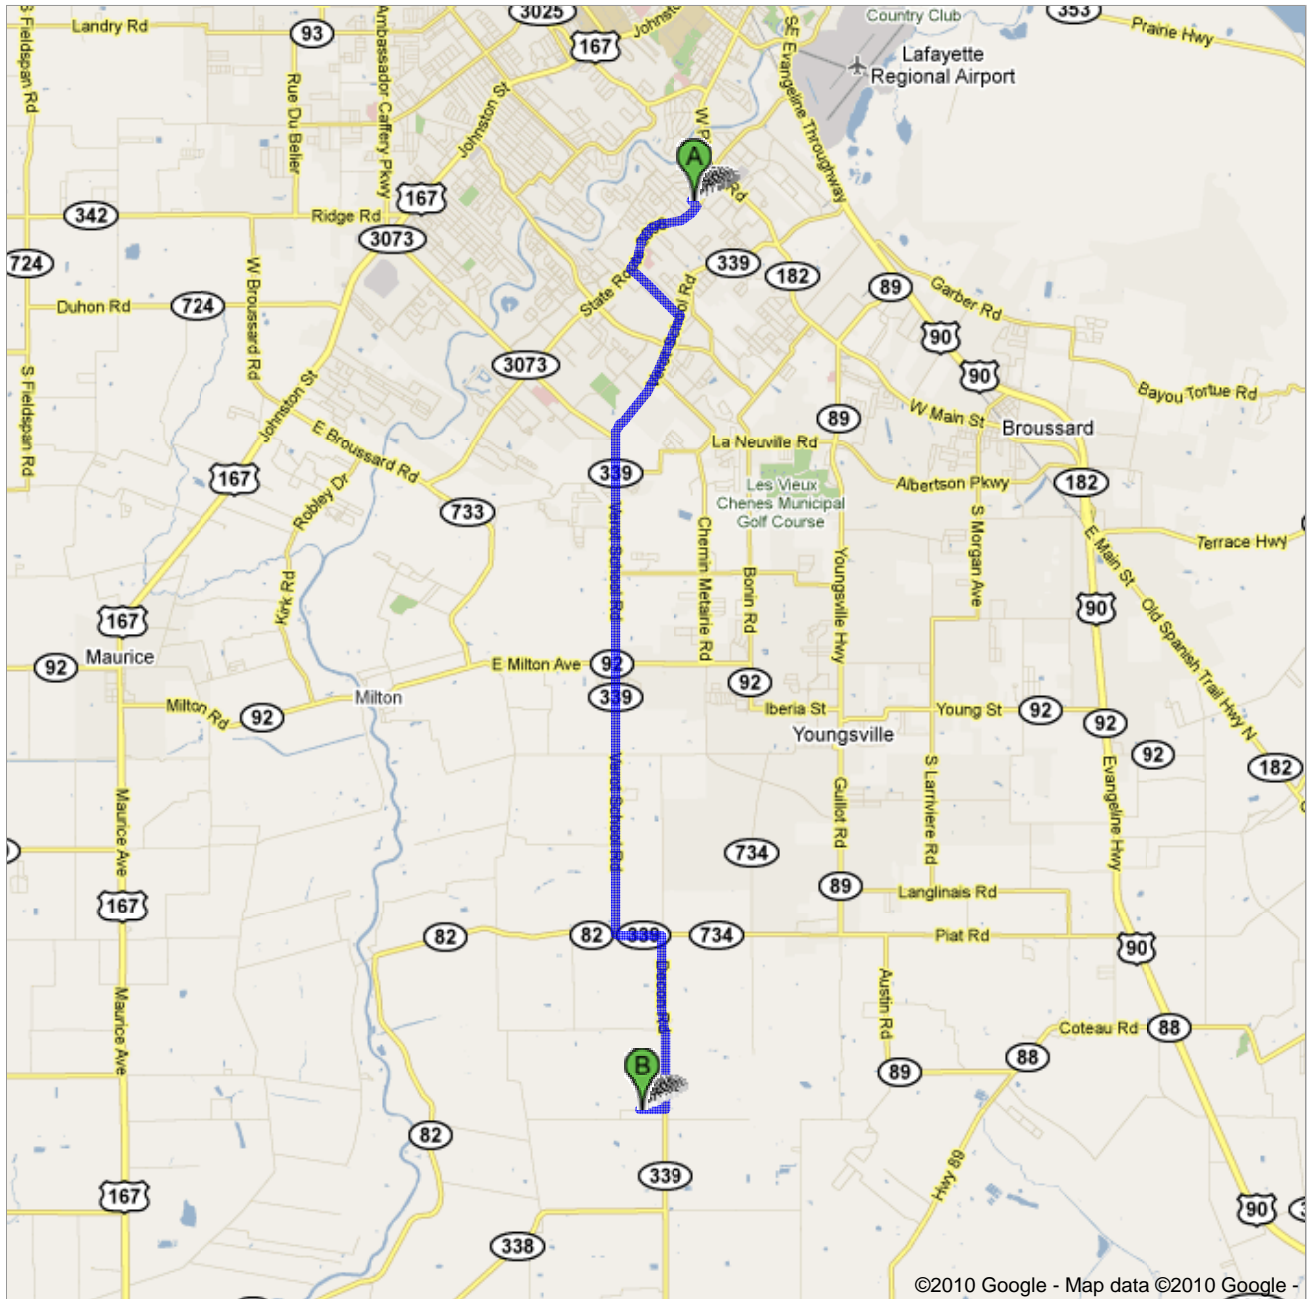

**Directions to J Alcee Rd, Youngsville, LA 70592**

11.8 mi – about 19 mins

Directions from St. Pius Catholic Church to the reception at L'EGLISE

 201 E Bayou Pkwy, Lafayette, LA 70508

- A

1. Head **southeast** on **E Bayou Pkwy** toward **Fanny St**

go 0.1 mi  
total 0.1 mi
- 

2. Take the 1st **right** onto **Kaliste Saloom Rd/State Route 3096**

About 2 mins

go 1.1 mi  
total 1.2 mi
- 

3. Turn **left** at **Rue Louis Xiv**

About 2 mins

go 0.8 mi  
total 2.0 mi
- 

4. Turn **right** at **LA-339 S/S Ambassador Caffery Pkwy/Verot School Rd**

Continue to follow LA-339 S

About 11 mins

go 7.6 mi  
total 9.5 mi
- 

5. Turn **right** at **LA-339 S/Decon Rd**

Continue to follow LA-339 S

About 3 mins

go 1.9 mi  
total 11.5 mi
- 

6. Turn **right** at **J Alcee Rd**

About 1 min

go 0.3 mi  
total 11.8 mi

 J Alcee Rd, Youngsville, LA 70592

These directions are for planning purposes only. You may find that construction projects, traffic, weather, or other events may cause conditions to differ from the map results, and you should plan your route accordingly. You must obey all signs or notices regarding your route.